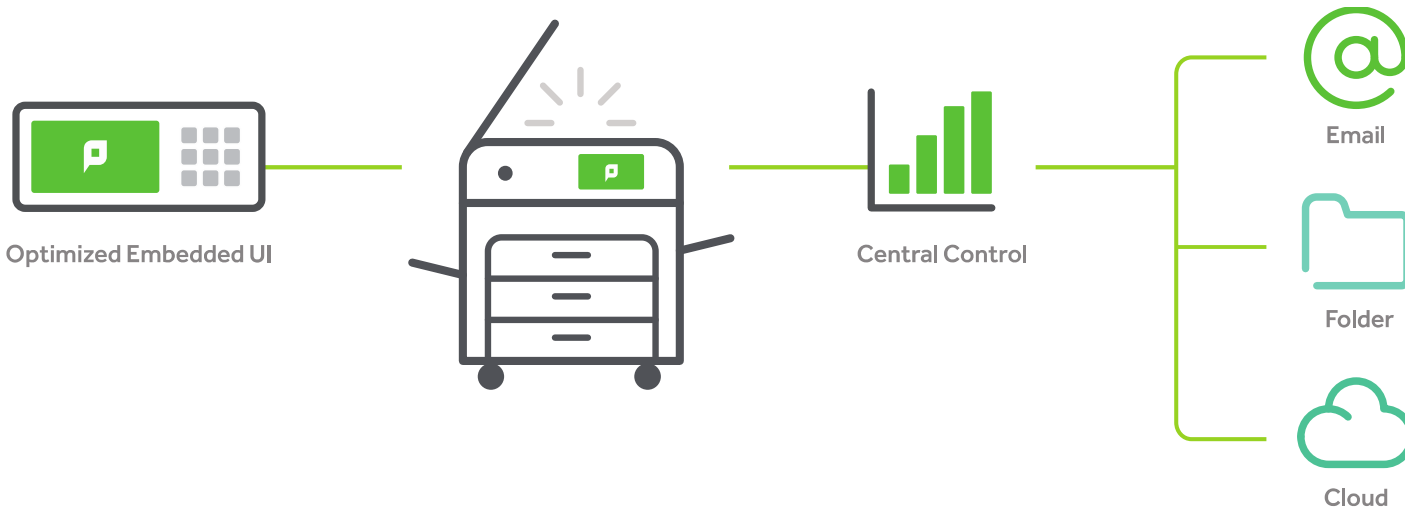

Scanning to the cloud