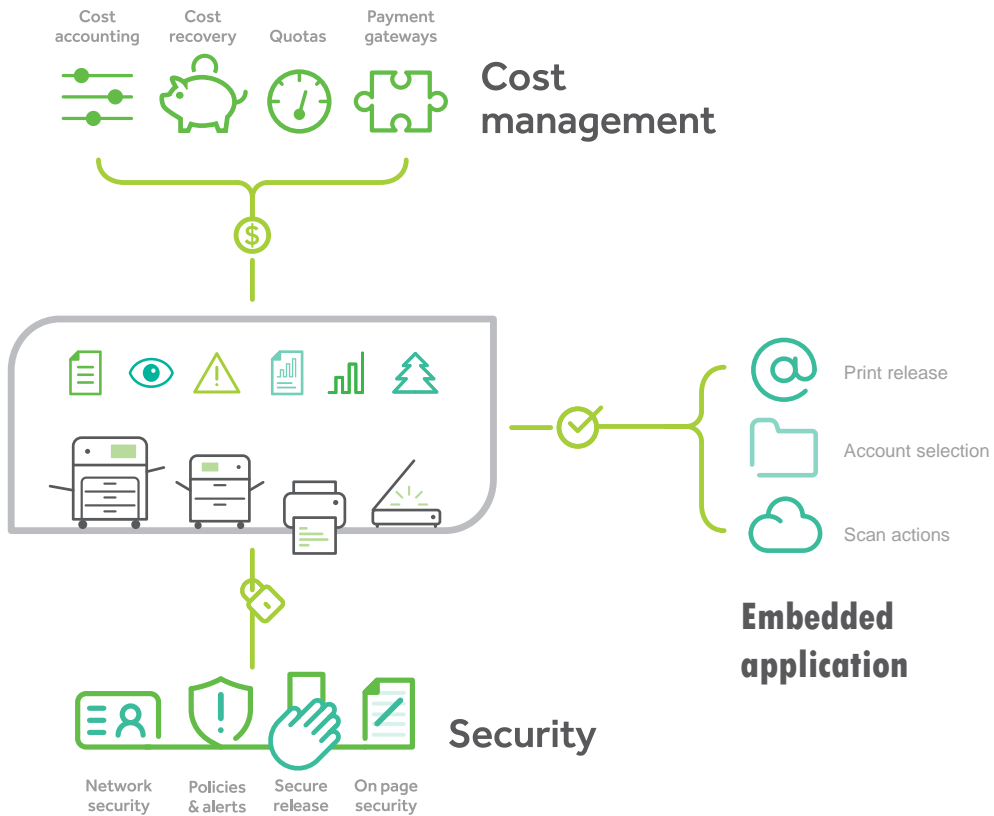

Managing your university environment